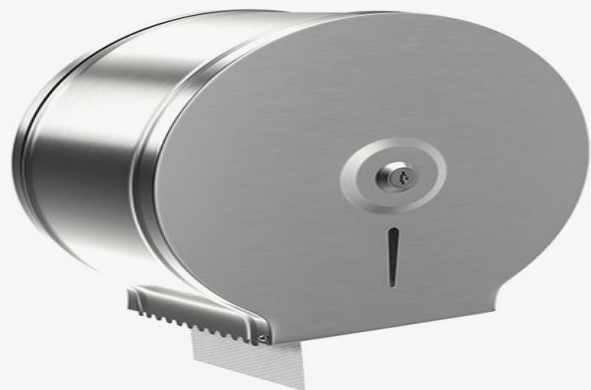

Dispensers